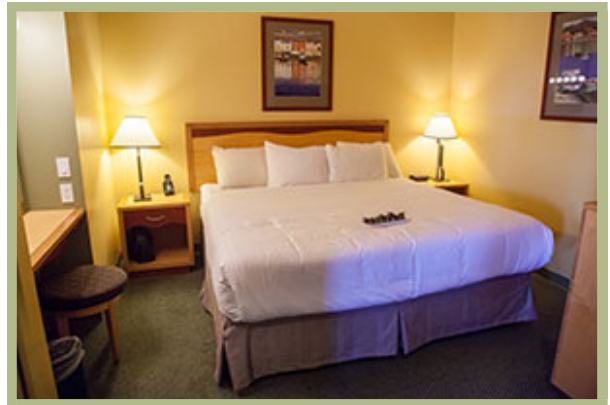

EXECUTIVE SUITE

- ⦿ 480 sq. ft.
- ⦿ Bathroom with a double granite shower
- ⦿ King size bed
- ⦿ Pull-out couch